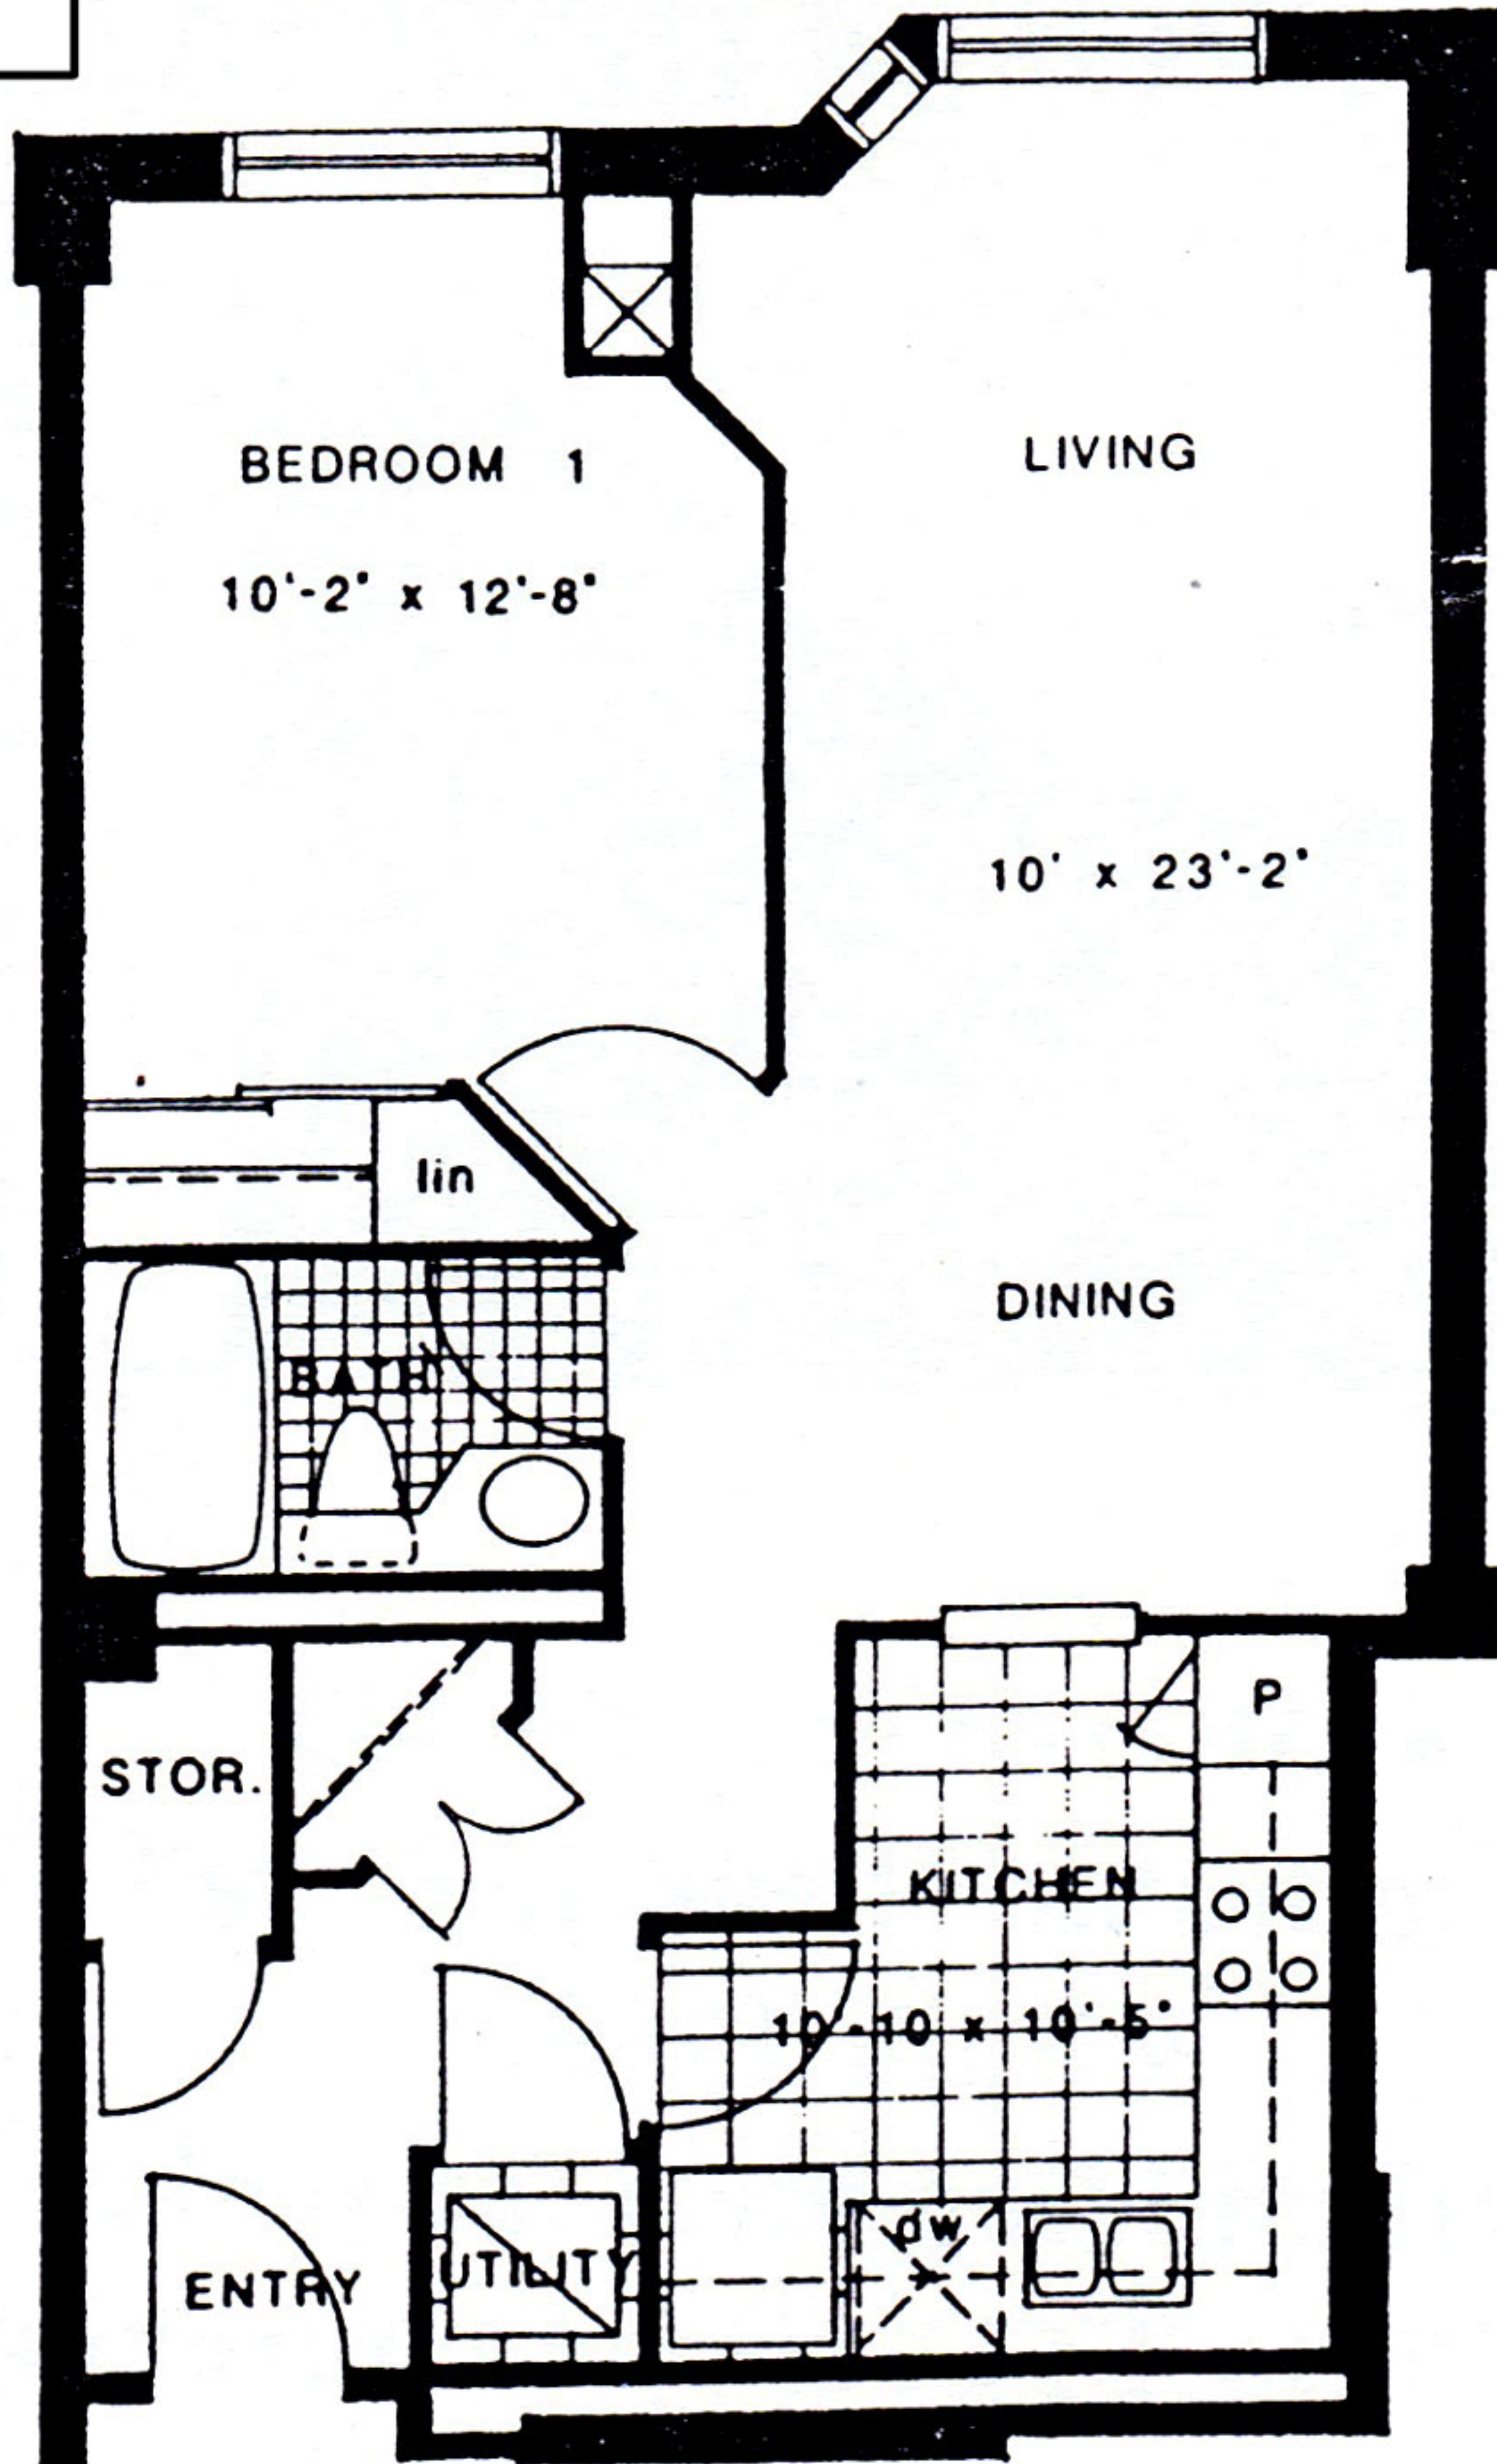

The Leadale (1g)

1 BEDROOM, 1 BATHROOM

APPROX. 773 SQ. FT.

Builder's
Original Layout -
Actual Room Sizes
May Vary

All dimensions and specifications
are approximate and subject to
change without notice.