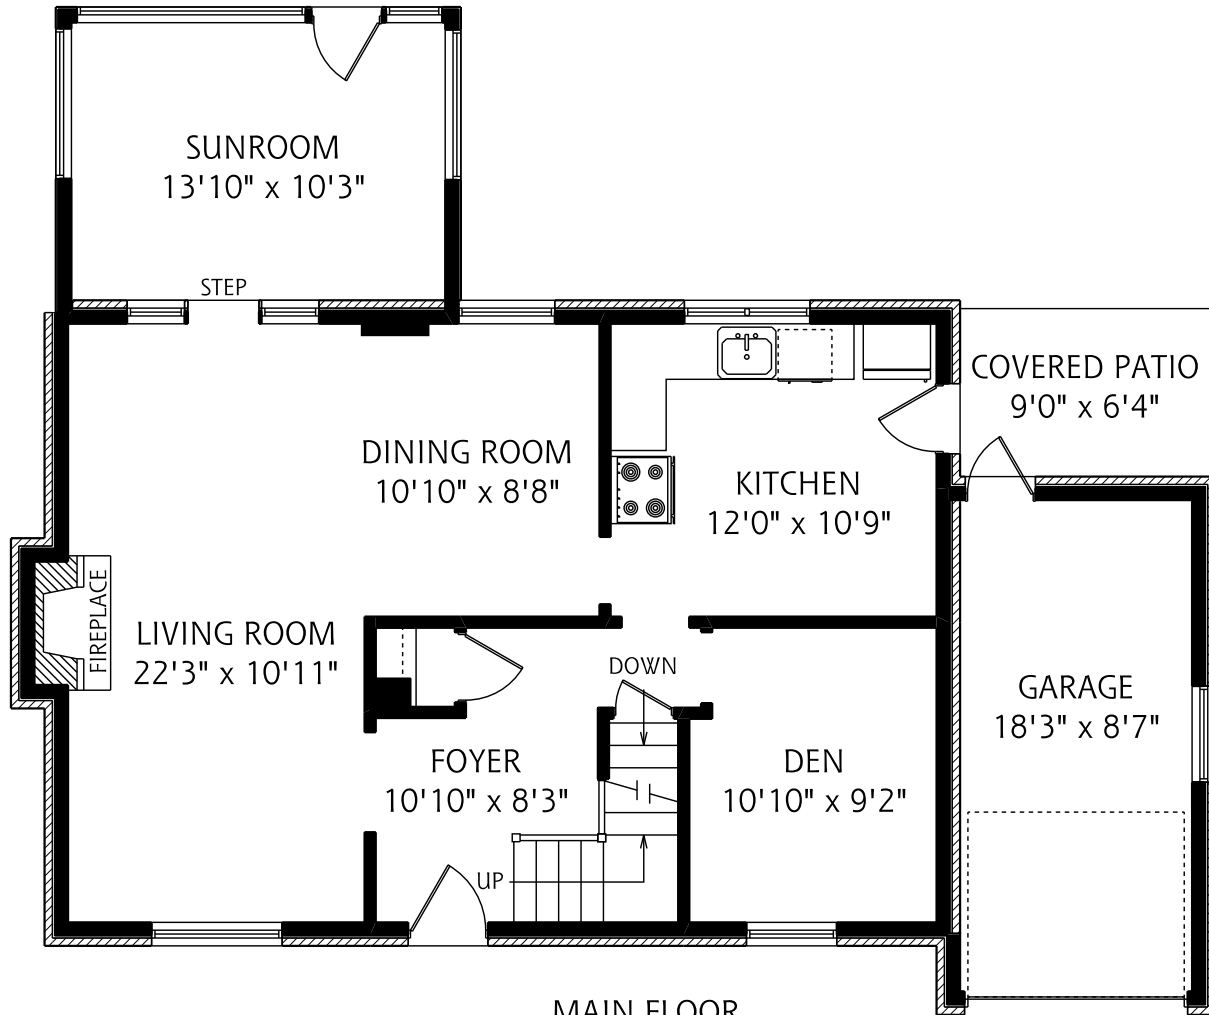

445 HEATH STREET EAST

MAIN FLOOR
990 SQUARE FEET

ALL MEASUREMENTS SHOULD BE CONSIDERED APPROXIMATE

BONNIE BYFORD
REAL ESTATE LTD., BROKERAGE
(416) 483 - 4444

REAL FLOOR PLANS
www.realfloorplans.com
MAR 02, 2011 - COLIN THOMSON - 416-800-7526

445 HEATH STREET EAST

SECOND FLOOR
820 SQUARE FEET

LOWER LEVEL
820 SQUARE FEET

BONNIE BYFORD
REAL ESTATE LTD., BROKERAGE
(416) 483 - 4444

REAL FLOOR PLANS
www.realfloorplans.com
MAR 02, 2011 - COLIN THOMSON - 416-800-7526