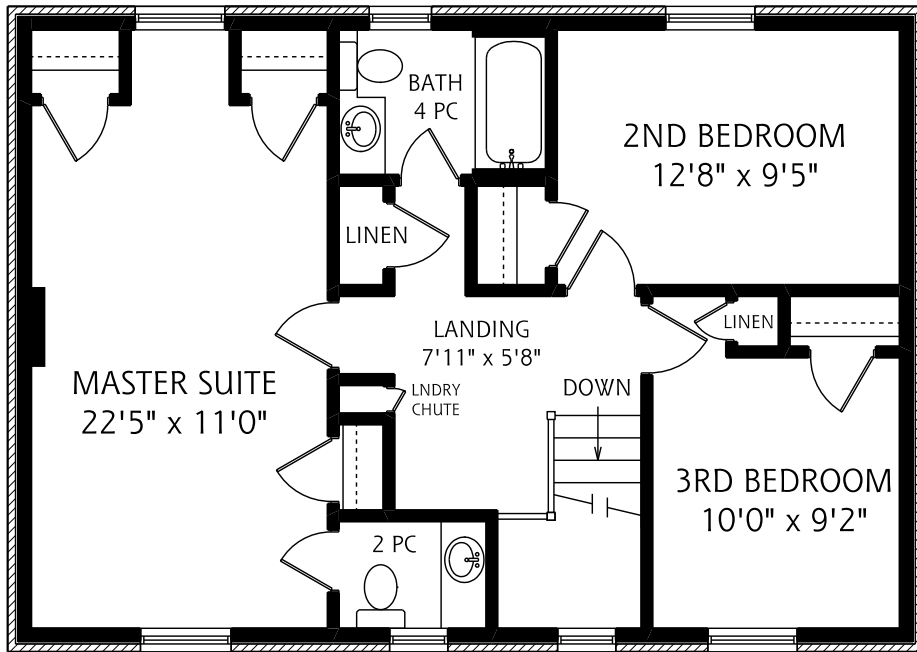

445 HEATH STREET EAST

MAIN FLOOR
990 SQUARE FEET

ALL MEASUREMENTS SHOULD BE CONSIDERED APPROXIMATE

BONNIE BYFORD
REAL ESTATE LTD., BROKERAGE
(416) 483 - 4444

REAL FLOOR PLANS
www.realfloorplans.com
MAR 02, 2011 - COLIN THOMSON - 416-800-7526

445 HEATH STREET EAST

SECOND FLOOR
820 SQUARE FEET

LOWER LEVEL
820 SQUARE FEET

BONNIE BYFORD
REAL ESTATE LTD., BROKERAGE
(416) 483 - 4444

REAL FLOOR PLANS
www.realfloorplans.com
MAR 02, 2011 - COLIN THOMSON - 416-800-7526