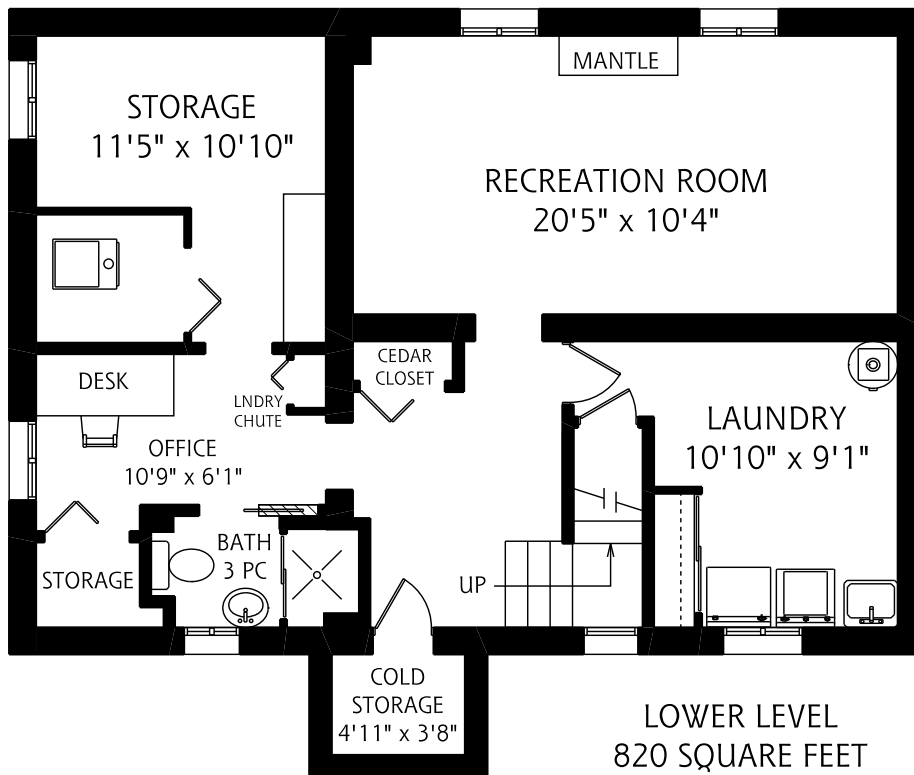

445 HEATH STREET EAST

MAIN FLOOR
990 SQUARE FEET

ALL MEASUREMENTS SHOULD BE CONSIDERED APPROXIMATE

BONNIE BYFORD
REAL ESTATE LTD., BROKERAGE
(416) 483 - 4444

REAL FLOOR PLANS
www.realfloorplans.com
MAR 02, 2011 - COLIN THOMSON - 416-800-7526

445 HEATH STREET EAST

SECOND FLOOR
820 SQUARE FEET

LOWER LEVEL
820 SQUARE FEET

BONNIE BYFORD
REAL ESTATE LTD., BROKERAGE
(416) 483 - 4444

REAL FLOOR PLANS
www.realfloorplans.com
MAR 02, 2011 - COLIN THOMSON - 416-800-7526