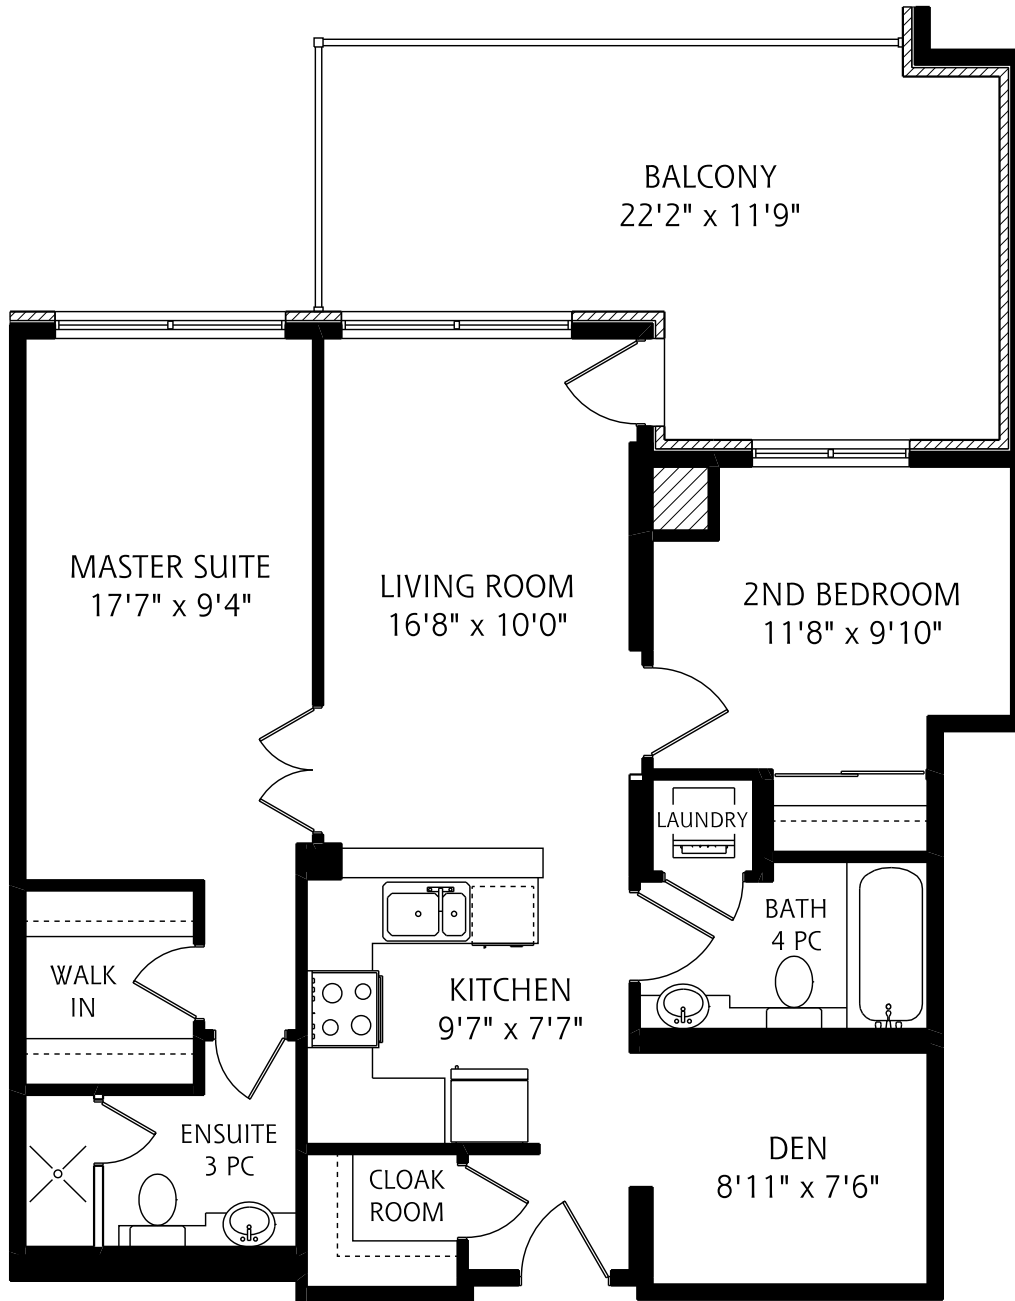

# 1801 BAYVIEW AVENUE SUITE 611

ALL MEASUREMENTS SHOULD BE CONSIDERED APPROXIMATE

**BONNIE BYFORD**  
**REAL ESTATE LTD., BROKERAGE**  
(416) 483 - 4444

**REAL FLOOR PLANS**  
www.realfloorplans.com  
JUN 21, 2011 - COLIN THOMSON - 416-800-7526